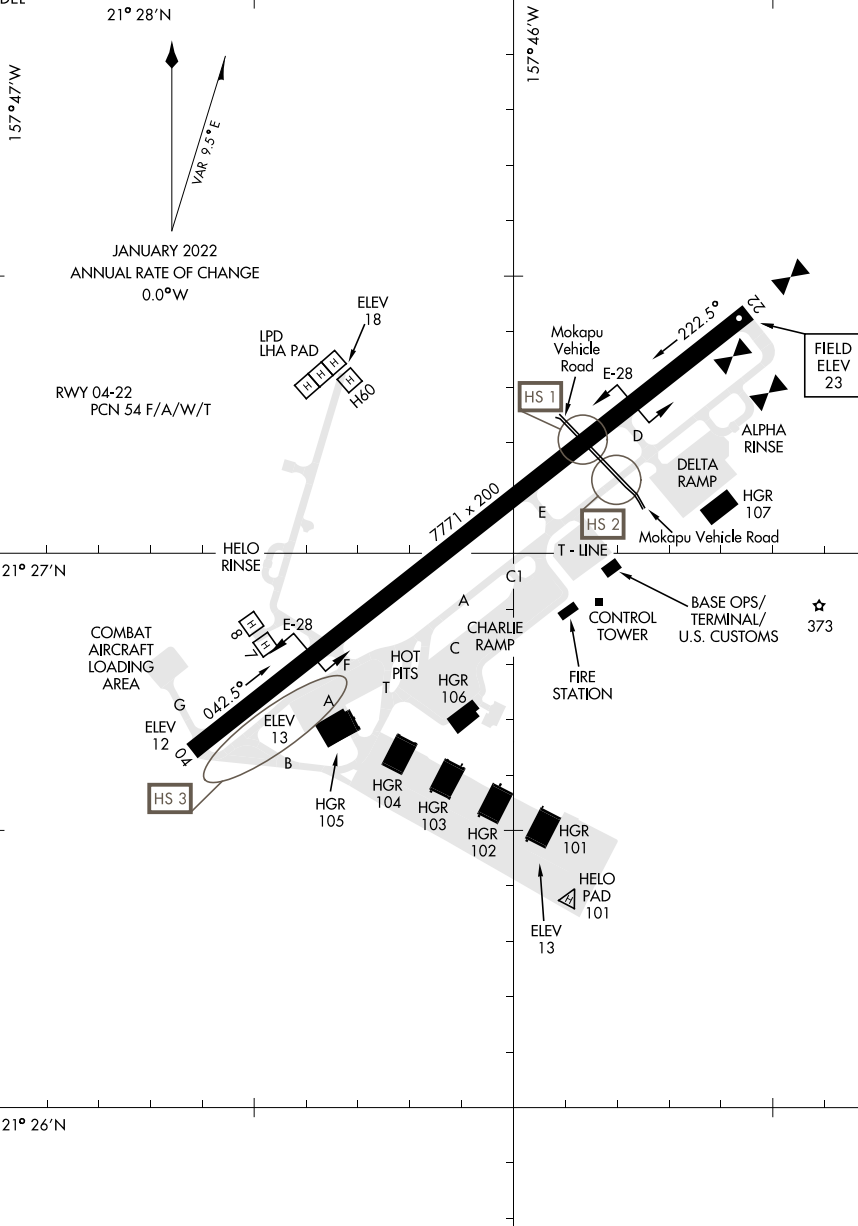

# AIRPORT DIAGRAM

[USN]

KANEOHE BAY MCAS (PHNG)

MOKAPU POINT, OAHU I, HAWAII

ATIS 284.5  
 TOWER  
 120.7 (CTAF) 360.2  
 GND CON  
 338.35  
 CLNC DEL  
 294.7

PAC, 22 JAN 2026 to 19 MAR 2026

PAC, 22 JAN 2026 to 19 MAR 2026

# AIRPORT DIAGRAM

MOKAPU POINT, OAHU I, HAWAII  
KANEOHE BAY MCAS (PHNG)