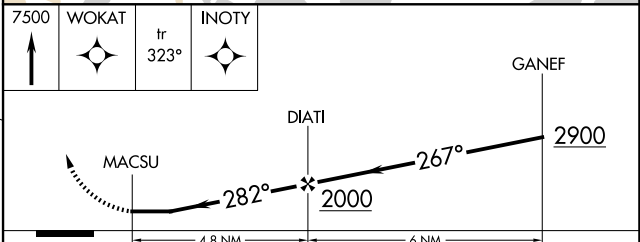

APP CRS 282°	Rwy Idg TDZE Apt Elev	N/A N/A 55
------------------------	-----------------------------	---------------------------------------

RNAV (GPS)-A

ATKA (AKA)(PAAK)

RNP APCH.	MISSED APPROACH: Climb to 7500 direct WOKAT and on track 323° to INOTY and hold. Continue climb-in-hold to 7500.
<p>▼ Circling NA west of Rwy 16/34. Procedure NA at night.</p> <p>▲ When local altimeter setting not received, procedure NA.</p>	

AWOS-3P 135.55	ANCHORAGE CENTER 126.4 254.3	GCO 122.15	COLD BAY RADIO 123.6	CTAF 122.9
--------------------------	--	----------------------	--------------------------------	----------------------

CATEGORY	A	B	C	D
CIRCLING	1280-1¼ 1225 (1300-1¼)	1280-1½ 1225 (1300-1½)	1880-3 1825 (1900-3)	NA