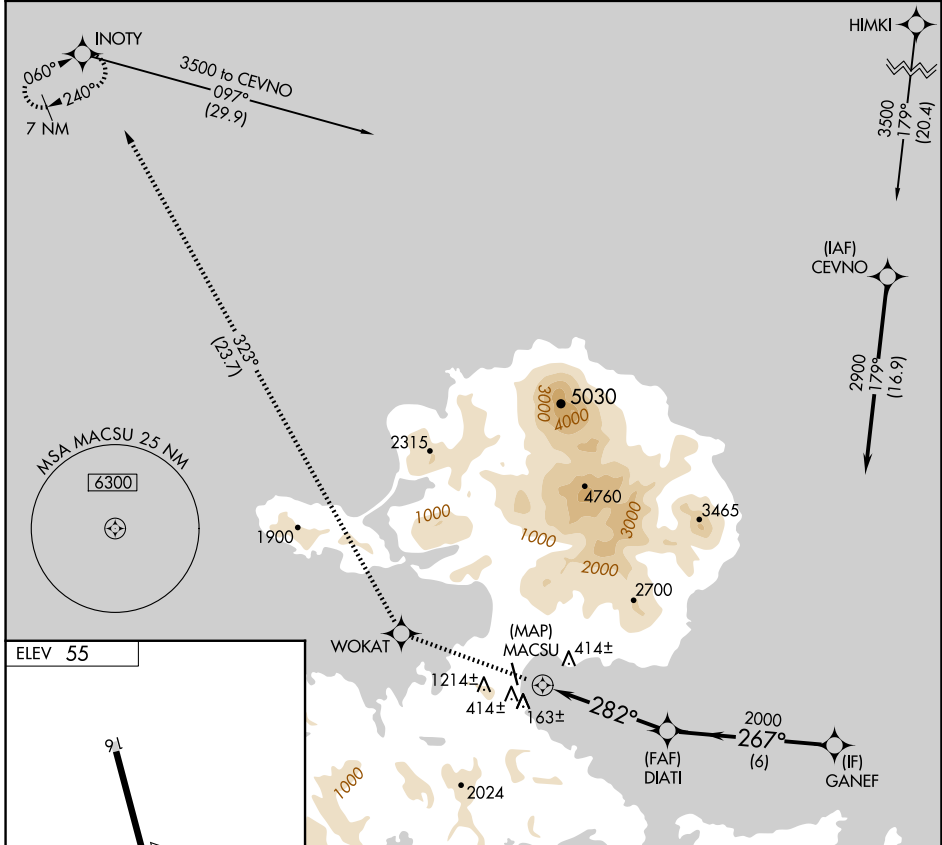

APP CRS 282°	Rwy Idg TDZE Apt Elev	N/A N/A 55
------------------------	-----------------------------	---------------------------------------

RNAV (GPS)-A

ATKA (AKA)(PAAK)

RNP APCH.	MISSED APPROACH: Climb to 7500 direct WOKAT and on track 323° to INOTY and hold. Continue climb-in-hold to 7500.
<p>▼ Circling NA west of Rwy 16/34. Procedure NA at night.</p> <p>▲ When local altimeter setting not received, procedure NA.</p>	

AWOS-3P 135.55	ANCHORAGE CENTER 126.4 254.3	GCO 122.15	COLD BAY RADIO 123.6	CTAF 122.9
--------------------------	--	----------------------	--------------------------------	----------------------

CATEGORY	A	B	C	D
CIRCLING	1280-1¼ 1225 (1300-1¼)	1280-1½ 1225 (1300-1½)	1880-3 1825 (1900-3)	NA

AK, 22 JAN 2026 to 19 MAR 2026

AK, 22 JAN 2026 to 19 MAR 2026