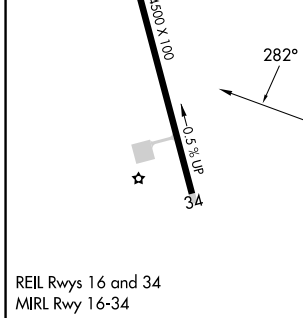

APP CRS 282°	Rwy Idg TDZE Apt Elev	N/A N/A 55
------------------------	-----------------------------	---------------------------------------

RNAV (GPS)-A

ATKA (AKA)(PAAK)

RNP APCH.	MISSED APPROACH: Climb to 7500 direct WOKAT and on track 323° to INOTY and hold. Continue climb-in-hold to 7500.
<p>▼ Circling NA west of Rwy 16/34. Procedure NA at night.</p> <p>▲ When local altimeter setting not received, procedure NA.</p>	

AWOS-3P 135.55	ANCHORAGE CENTER 126.4 254.3	GCO 122.15	COLD BAY RADIO 123.6	CTAF 122.9
--------------------------	--	----------------------	--------------------------------	----------------------

CATEGORY	A	B	C	D
CIRCLING	1280-1¼ 1225 (1300-1¼)	1280-1½ 1225 (1300-1½)	1880-3 1825 (1900-3)	NA