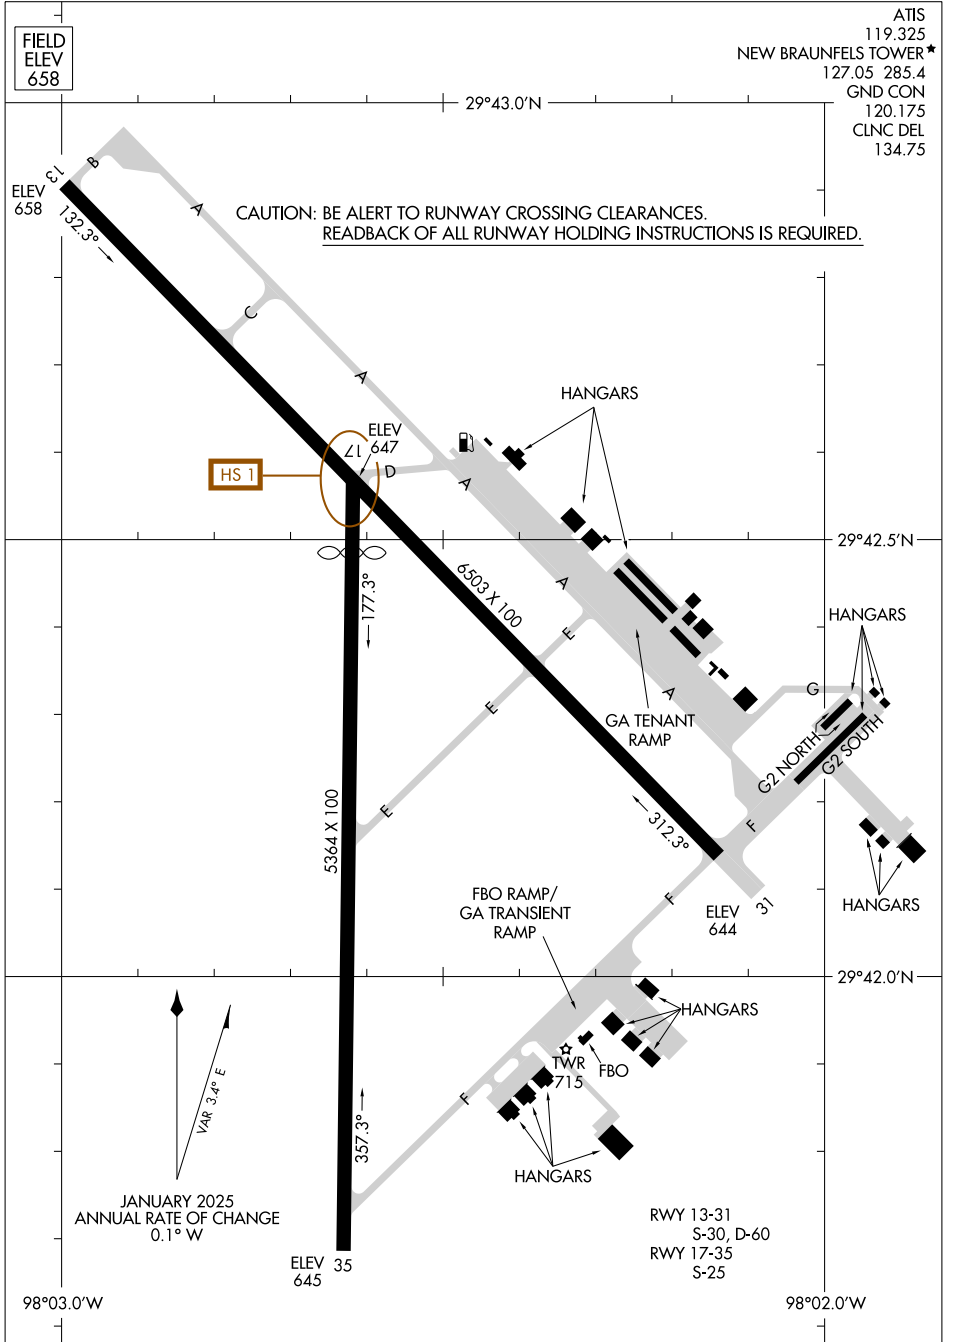

25107
AIRPORT DIAGRAM

AL-6080 (FAA)

NEW BRAUNFELS NTL (BAZ)
 NEW BRAUNFELS, TEXAS

SC-3, 19 FEB 2026 to 19 MAR 2026

SC-3, 19 FEB 2026 to 19 MAR 2026

25107
AIRPORT DIAGRAM

NEW BRAUNFELS, TEXAS
NEW BRAUNFELS NTL (BAZ)