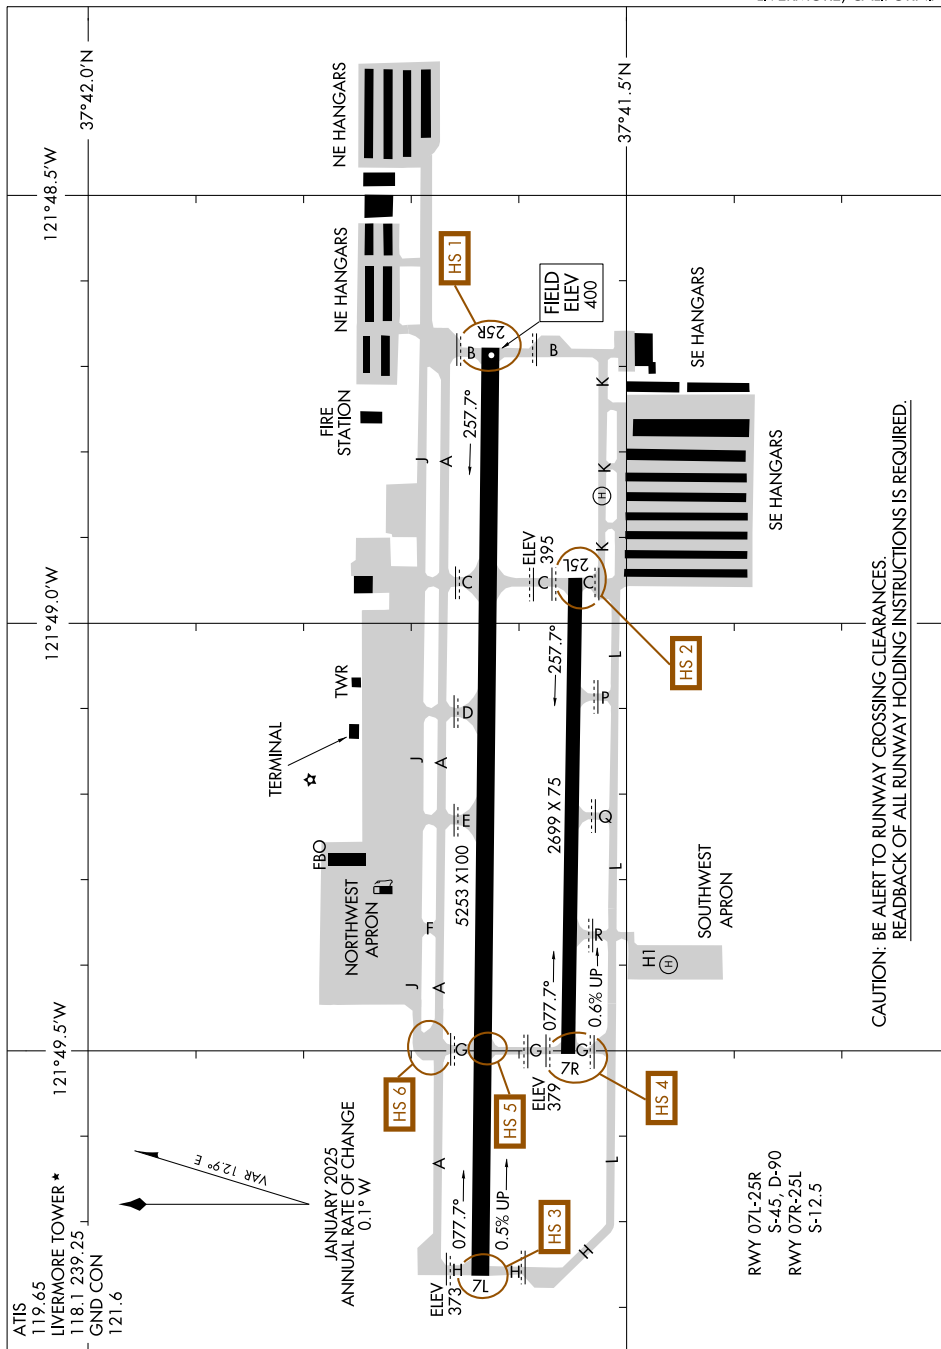

# AIRPORT DIAGRAM

AL-6075 (FAA)

LIVERMORE MUNI (LVK)  
LIVERMORE, CALIFORNIA

SW-2, 19 FEB 2026 to 19 MAR 2026

CAUTION: BE ALERT TO RUNWAY CROSSING CLEARANCES.  
READBACK OF ALL RUNWAY HOLDING INSTRUCTIONS IS REQUIRED.

# AIRPORT DIAGRAM

LIVERMORE, CALIFORNIA  
LIVERMORE MUNI (LVK)

SW-2, 19 FEB 2026 to 19 MAR 2026