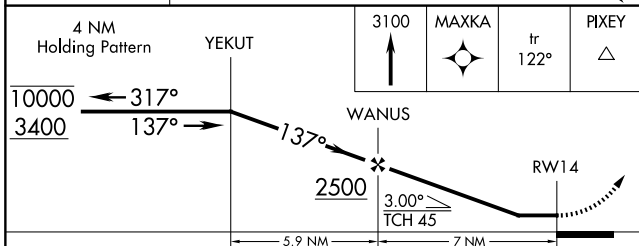

APP CRS 137°	Rwy Ldg TDZE Apt Elev	N/A N/A 240
------------------------	-----------------------------	--

RNAV (GPS)-B

HANFORD MUNI (HJO)

RNP APCH. ▼ Circling Rwy 14 NA at night.		MISSED APPROACH: Climb to 3100 direct MAXKA and on track 122° to PIXEY and hold.	
ASOS 134.75	FRESNO APP CON 123.9	CLNC DEL 123.9	UNICOM 122.8 (CTAF) 0

SW-2, 19 FEB 2026 to 19 MAR 2026

SW-2, 19 FEB 2026 to 19 MAR 2026