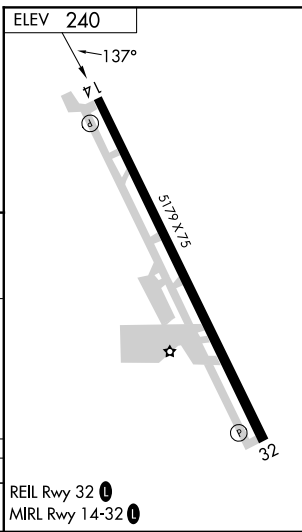

APP CRS 137°	Rwy Ldg TDZE Apt Elev	N/A N/A 240
------------------------	-----------------------------	--

RNAV (GPS)-B

HANFORD MUNI (HJO)

RNP APCH. ▼ Circling Rwy 14 NA at night.		MISSED APPROACH: Climb to 3100 direct MAXKA and on track 122° to PIXEY and hold.	
ASOS 134.75	FRESNO APP CON 123.9	CLNC DEL 123.9	UNICOM 122.8 (CTAF) 0