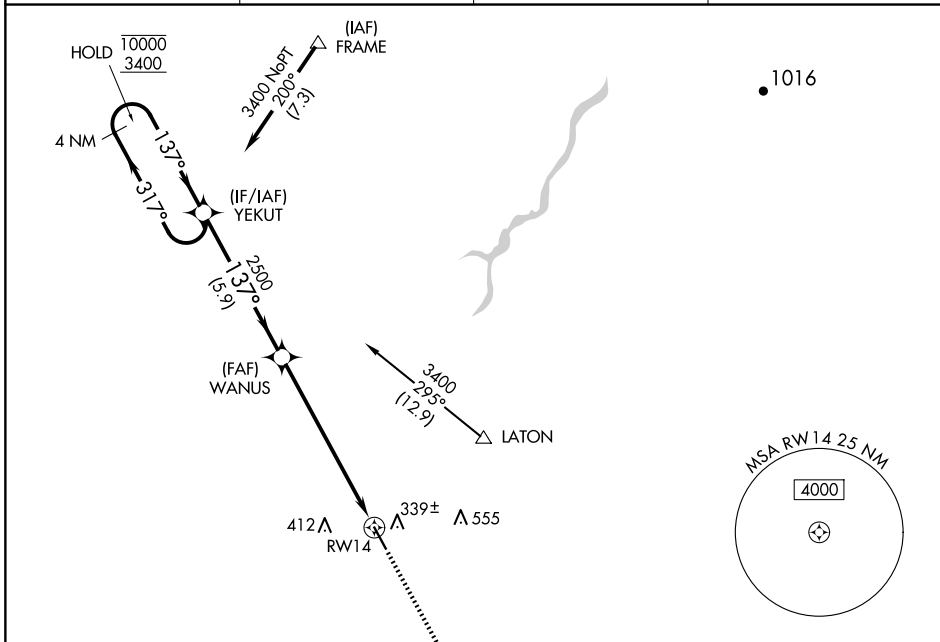

APP CRS 137°	Rwy Ldg TDZE Apt Elev	N/A N/A 240
------------------------	-----------------------------	--

RNAV (GPS)-B

HANFORD MUNI (HJO)

RNP APCH. ▼ Circling Rwy 14 NA at night.		MISSED APPROACH: Climb to 3100 direct MAXKA and on track 122° to PIXEY and hold.	
ASOS 134.75	FRESNO APP CON 123.9	CLNC DEL 123.9	UNICOM 122.8 (CTAF) 0

SW-2, 19 FEB 2026 to 19 MAR 2026

SW-2, 19 FEB 2026 to 19 MAR 2026