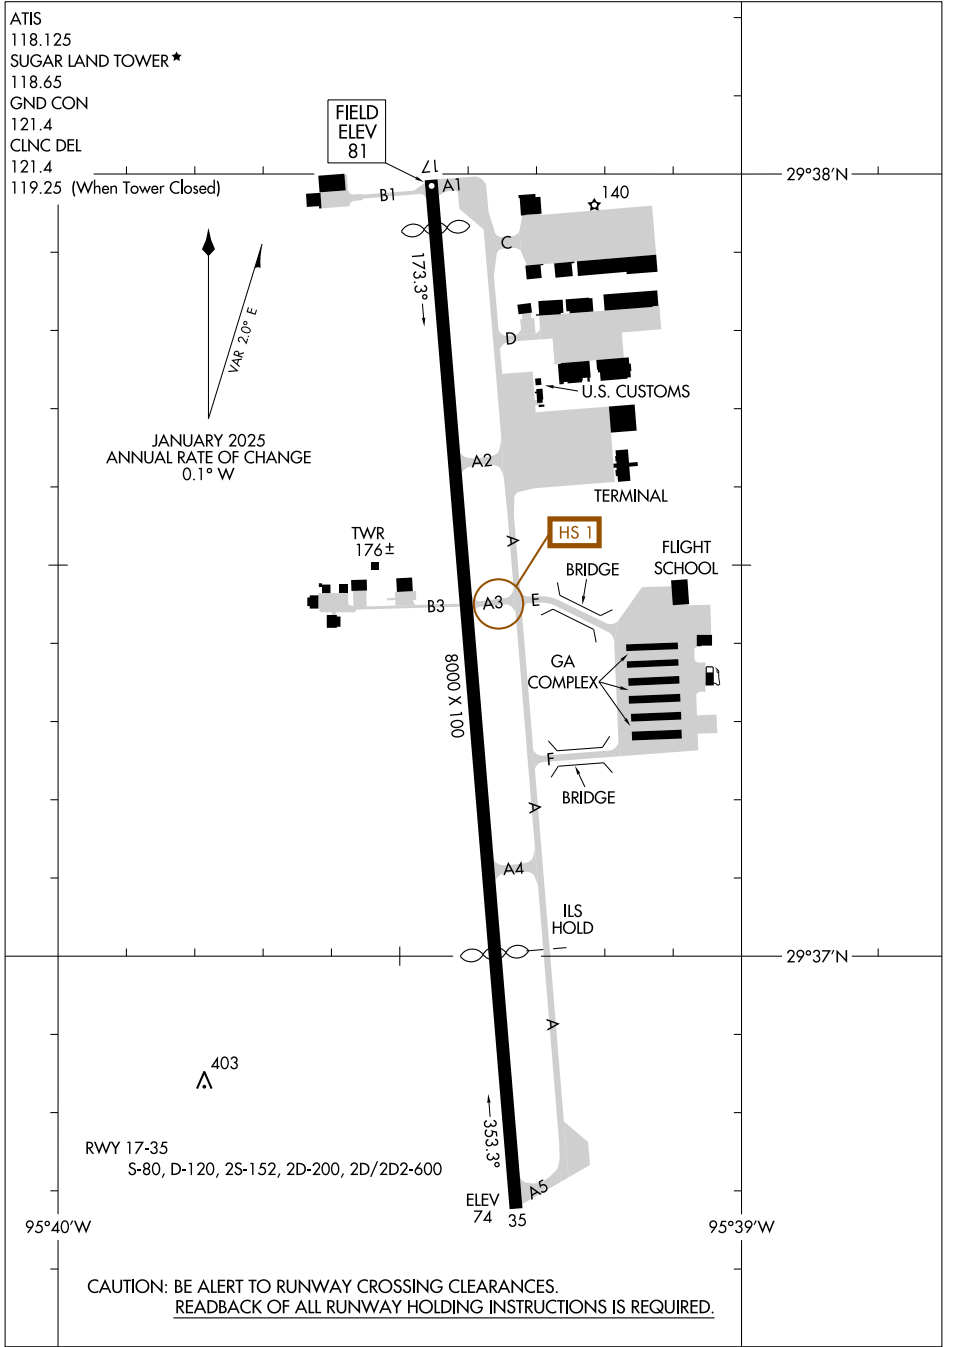

25107

AIRPORT DIAGRAM

AL-5537 (FAA)

SUGAR LAND RGNL (SGR)
HOUSTON, TEXAS

SC-5, 19 FEB 2026 to 19 MAR 2026

SC-5, 19 FEB 2026 to 19 MAR 2026