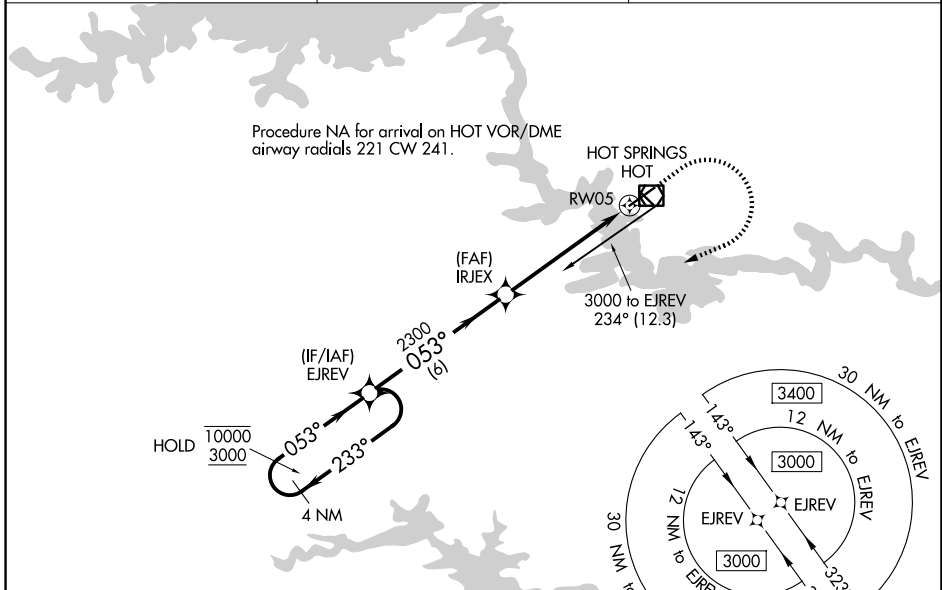

WAAS CH <b>86343</b> <b>W05A</b>	APP CRS <b>053°</b>	Rwy Ldg TDZE Apt Elev	<b>6595</b> <b>516</b> <b>540</b>
--	------------------------	-----------------------------	---

# RNAV (GPS) RWY 5

MEML FLD (HOT)

RNP APCH.		MALS R	MISSED APPROACH: Climb to 1300 then climbing right turn 3000 direct EJREV and hold.
NA For inop ALS, increase all Cats visibility to 1 2/3 SM.			

ASOS <b>119.925</b>	MEMPHIS CENTER <b>128.475 377.15</b>	UNICOM <b>123.0</b> (CTAF)
------------------------	---	-------------------------------

SC-1, 19 FEB 2026 to 19 MAR 2026

SC-1, 19 FEB 2026 to 19 MAR 2026

ELEV 540		TDZE 516
----------	--	----------