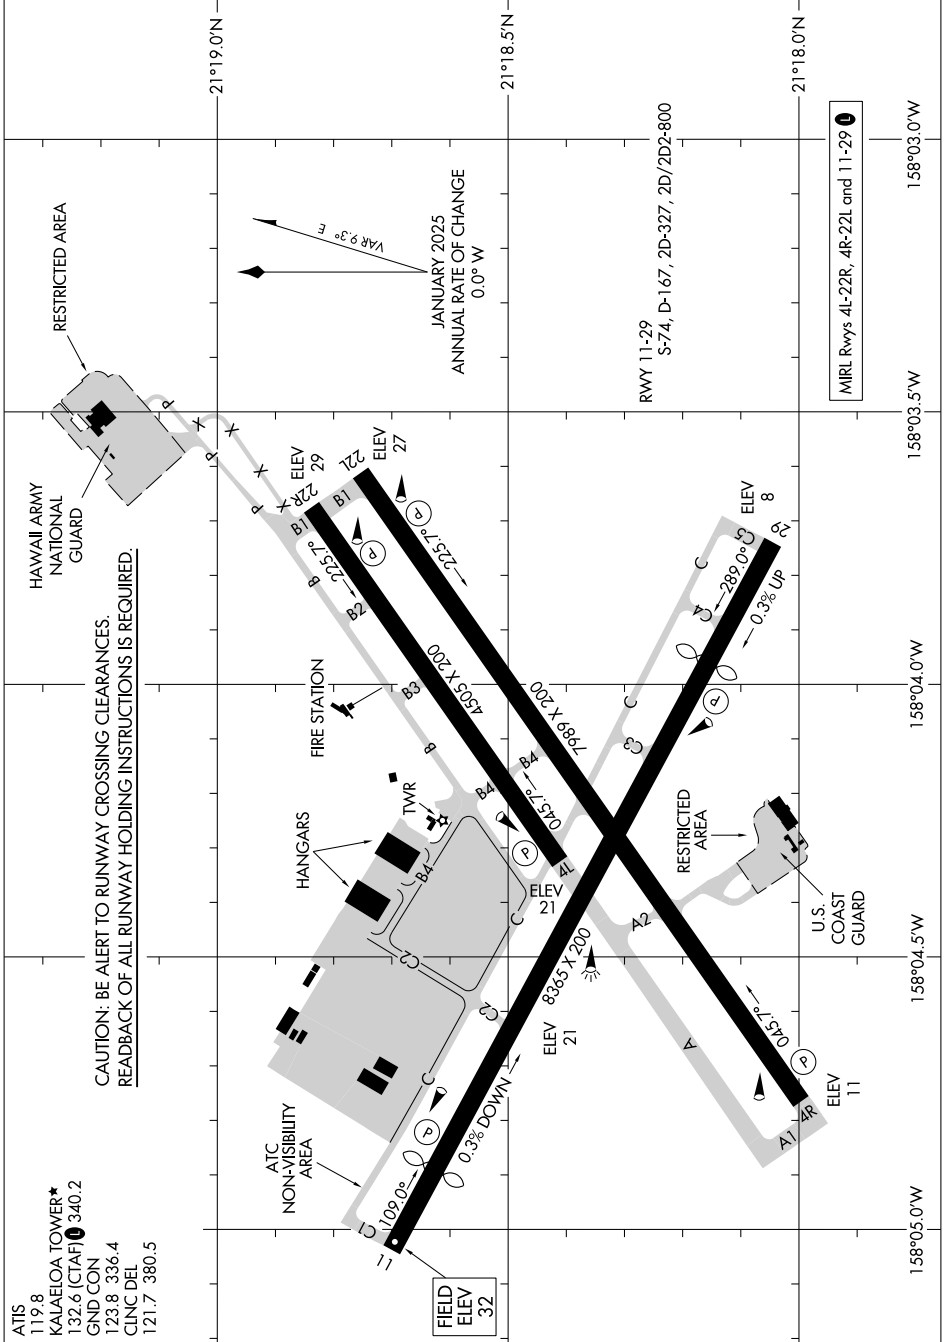

# AIRPORT DIAGRAM

KALAELOA (JOHN RODGERS FLD) (JRF) (PHJR)  
AL-761 (FAA)  
KAPOLEI, HAWAII

PAC, 22 JAN 2026 to 19 MAR 2026

PAC, 22 JAN 2026 to 19 MAR 2026