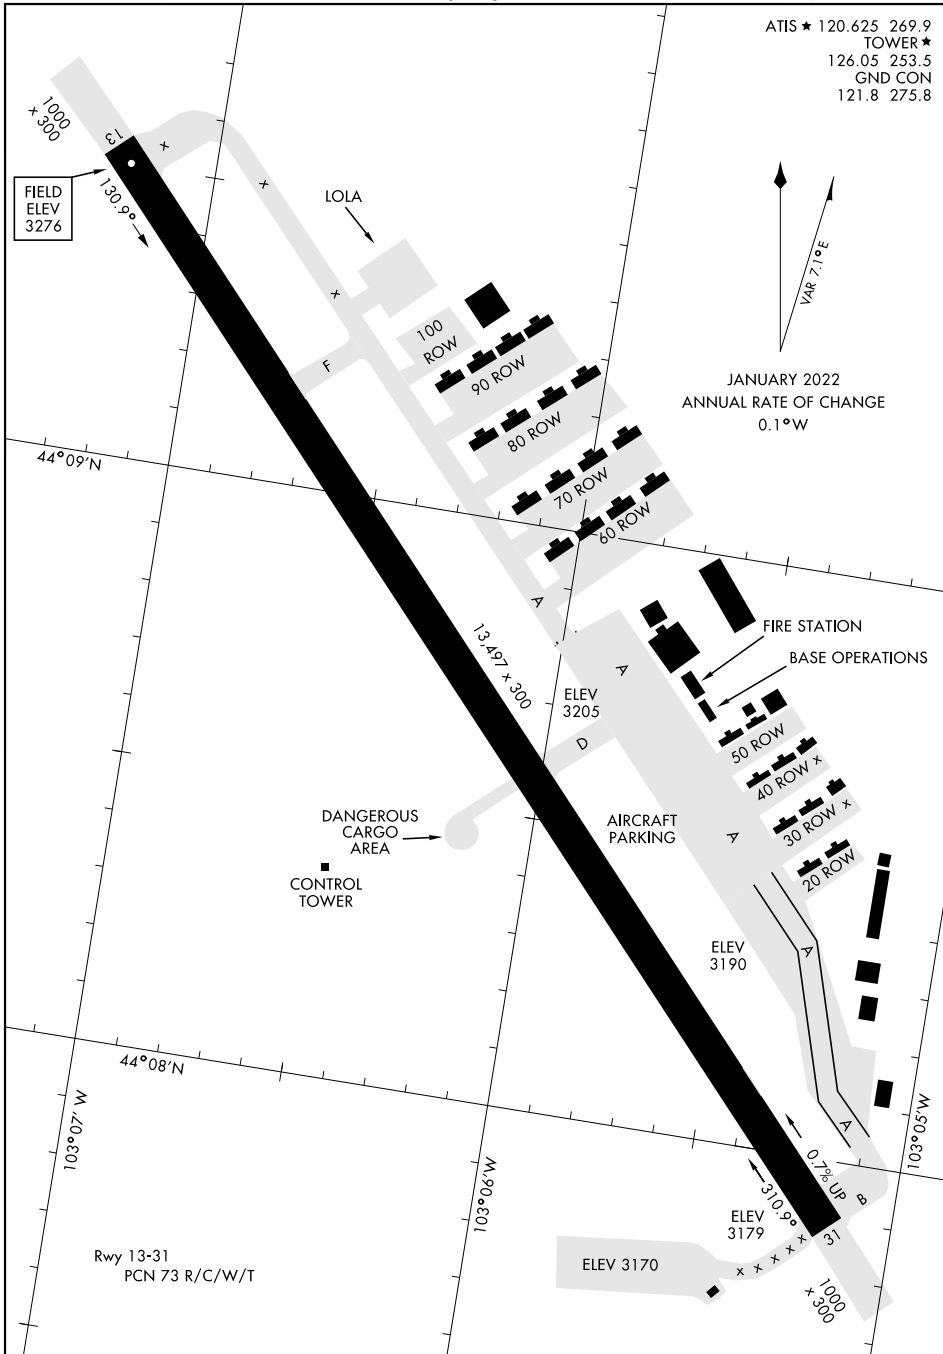

AIRPORT DIAGRAM

[USAF]

ELLSWORTH AFB (KRCA)

RAPID CITY, SOUTH DAKOTA

ATIS ★ 120.625 269.9
 TOWER ★
 126.05 253.5
 GND CON
 121.8 275.8

NC-1, 19 FEB 2026 to 19 MAR 2026

NC-1, 19 FEB 2026 to 19 MAR 2026

AIRPORT DIAGRAM

RAPID CITY, SOUTH DAKOTA
ELLSWORTH AFB (KRCA)

Rwy 13-31
PCN 73 R/C/W/T