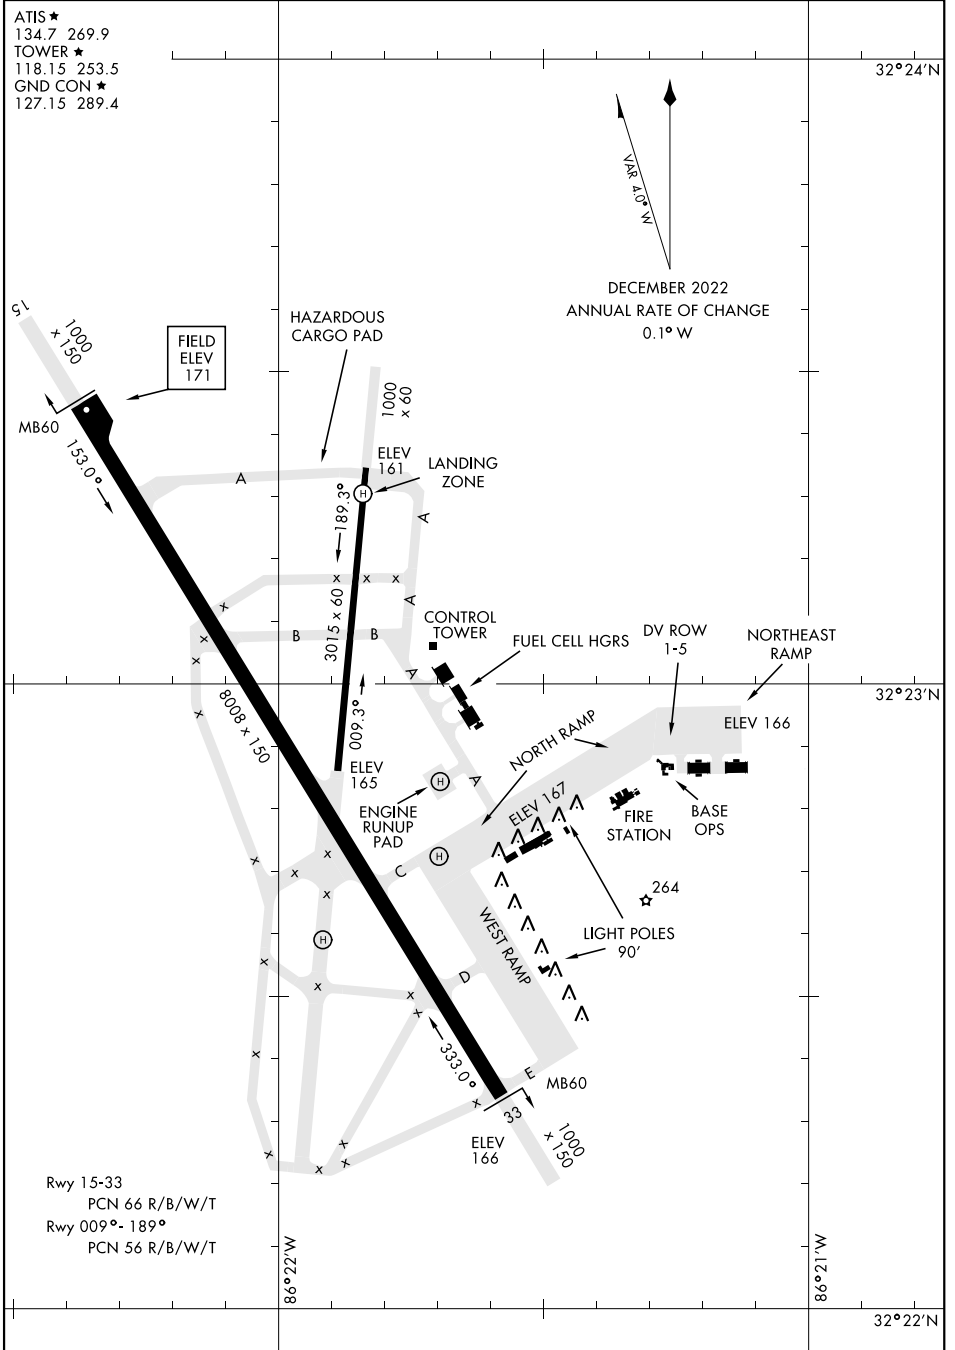

AIRPORT DIAGRAM

[USAF]

MAXWELL AFB (KMXF)

MONTGOMERY, ALABAMA

ATIS ★
 134.7 269.9
 TOWER ★
 118.15 253.5
 GND CON ★
 127.15 289.4

32°24'N

DECEMBER 2022
 ANNUAL RATE OF CHANGE
 0.1° W

SE-4, 19 FEB 2026 to 19 MAR 2026

SE-4, 19 FEB 2026 to 19 MAR 2026

AIRPORT DIAGRAM

MONTGOMERY, ALABAMA

MAXWELL AFB (KMXF)