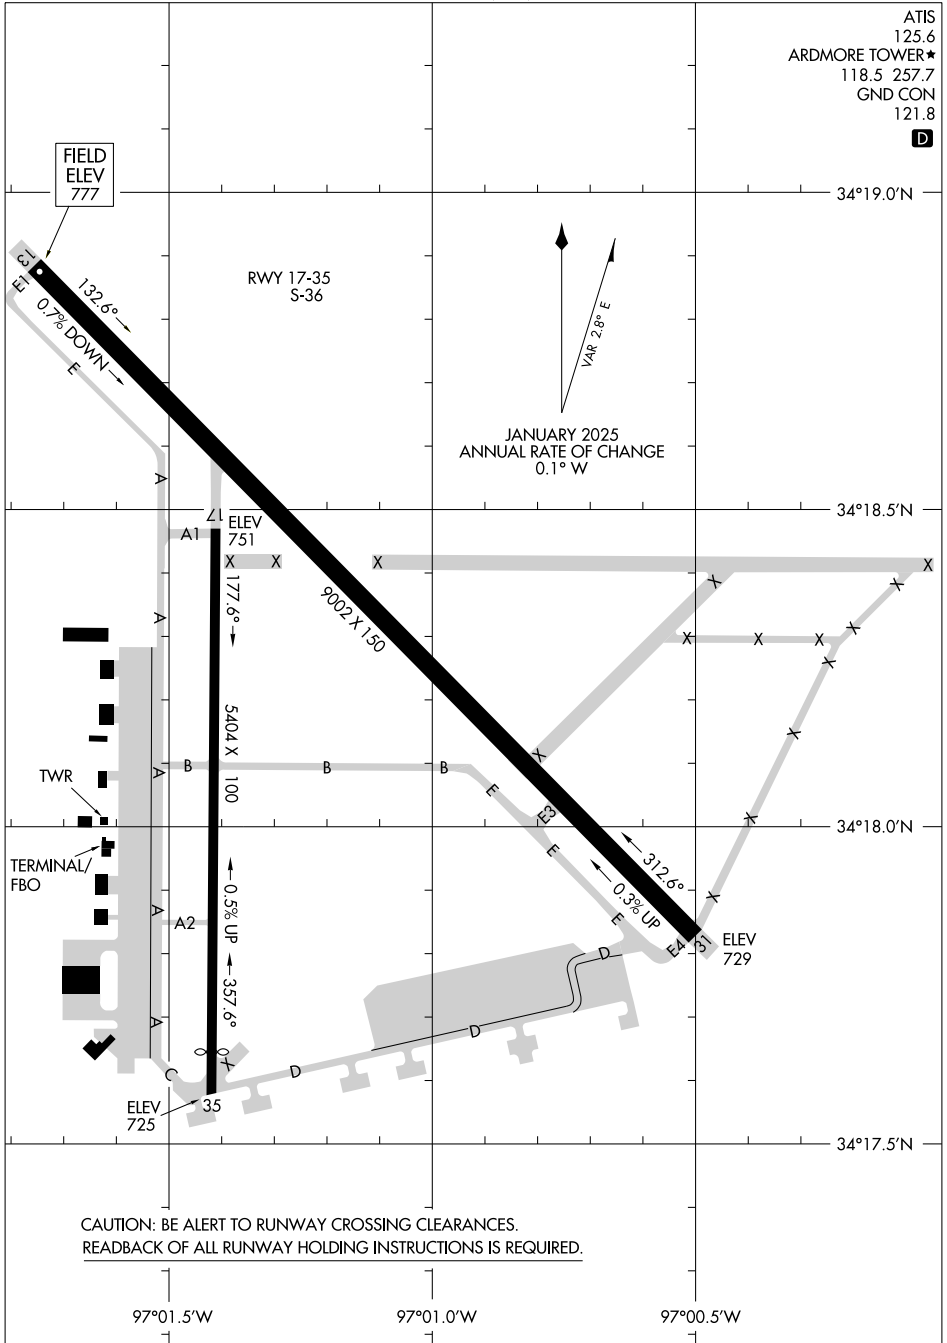

25219

AIRPORT DIAGRAM

AL-22 (FAA)

ARDMORE MUNI (ADM)
ARDMORE, OKLAHOMA

ATIS
125.6
ARDMORE TOWER★
118.5 257.7
GND CON
121.8

SC-1, 19 FEB 2026 to 19 MAR 2026

SC-1, 19 FEB 2026 to 19 MAR 2026

CAUTION: BE ALERT TO RUNWAY CROSSING CLEARANCES.
READBACK OF ALL RUNWAY HOLDING INSTRUCTIONS IS REQUIRED.

AIRPORT DIAGRAM

25219

ARDMORE, OKLAHOMA
ARDMORE MUNI (ADM)